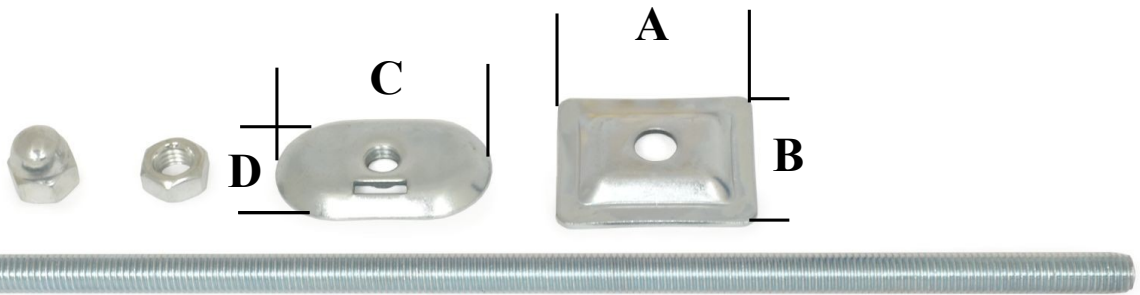

502 Cast Iron Radiator Wall Tie 250mm - Steel

Available Finishes
Steel

Disclaimer
All dimensions are approximate and for roughing in only. We recommend no work be carried out until the goods arrive. We can take no responsibility for errors in information supplied.

- A - 40mm
- B - 35mm
- C - 44mm
- D - 27mm

Overall Length - 250mm