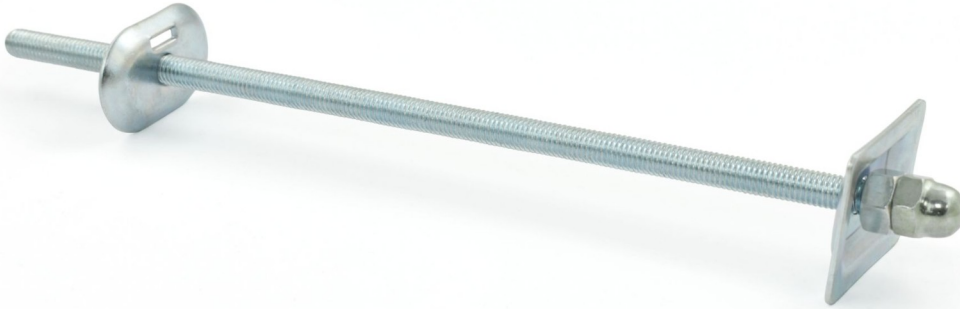

502 Cast Iron Radiator Wall Tie 250mm - Steel

Available Finishes
Steel

Disclaimer
All dimensions are approximate and for roughing in only. We recommend no work be carried out until the goods arrive. We can take no responsibility for errors in information supplied.

- A - 40mm
- B - 35mm
- C - 44mm
- D - 27mm

Overall Length - 250mm